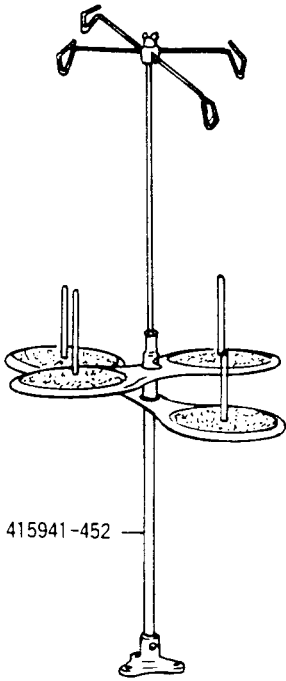

ACCESSORIES

CAT. 3651-05

415941-452

792D 100A-NEEDLE GAUGE 3/16" (4.8mm)

415971-012

156723-012

156722

518204

792D 100A-NEEDLE GAUGE 1/4" (6.4mm)

415971-016

156964

157190

518203

415966

415967

544208-001

AVAILABLE AT EXTRA CHARGE

792D 200A / 300A-NEEDLE GAUGE 3/16" (4.8mm)

415971-012

109051-823

156058

415974-008 (200A (MH))
415974-012 (300A (H))

415976-012

518550