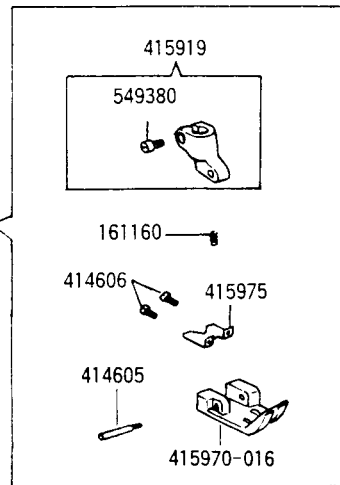

ACCESSORIES

CAT. 3651-05

415941-452

792D 100A-NEEDLE GAUGE 3/16" (4.8mm)

415971-012

156723-012

156722

518204

792D 100A-NEEDLE GAUGE 1/4" (6.4mm)

415971-016

156964

157190

518203

415966

415967

544208-001

AVAILABLE AT EXTRA CHARGE

792D 200A / 300A-NEEDLE GAUGE 3/16" (4.8mm)

415971-012

109051-823

156058

415974-008 (200A (MH))
415974-012 (300A (H))

415976-012

518550

518551

518204